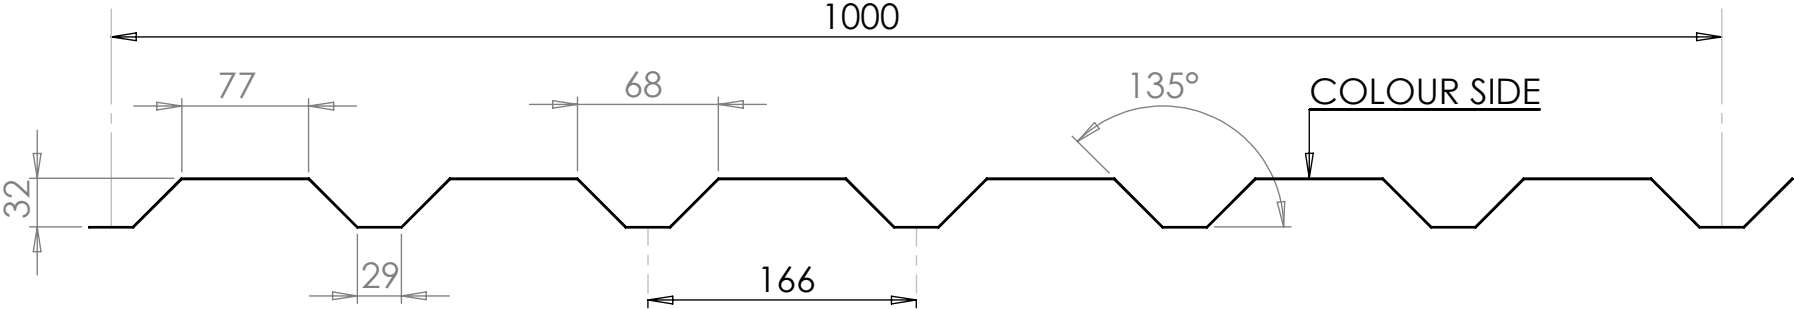

BEFAB 32/166/1000/W BOX PROFILE

TITLE: BEFAB 32/166/1000/W
BOX PROFILE

DWG NO. 002046

A4